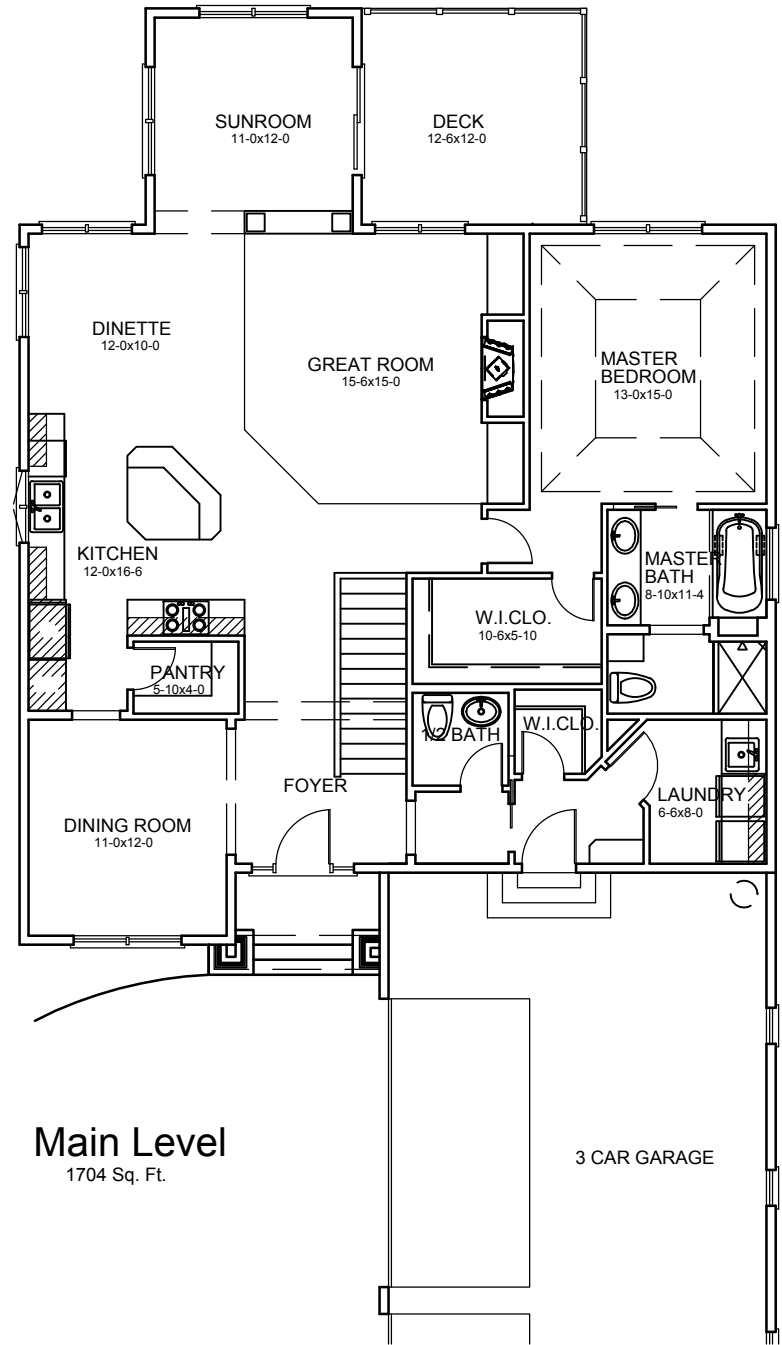

Lower Level
 1393 Sq. Ft.

Main Level
 1704 Sq. Ft.

3 CAR GARAGE

The Bluffs on Sans Pierre

Napa Villa by Wooddale Builders