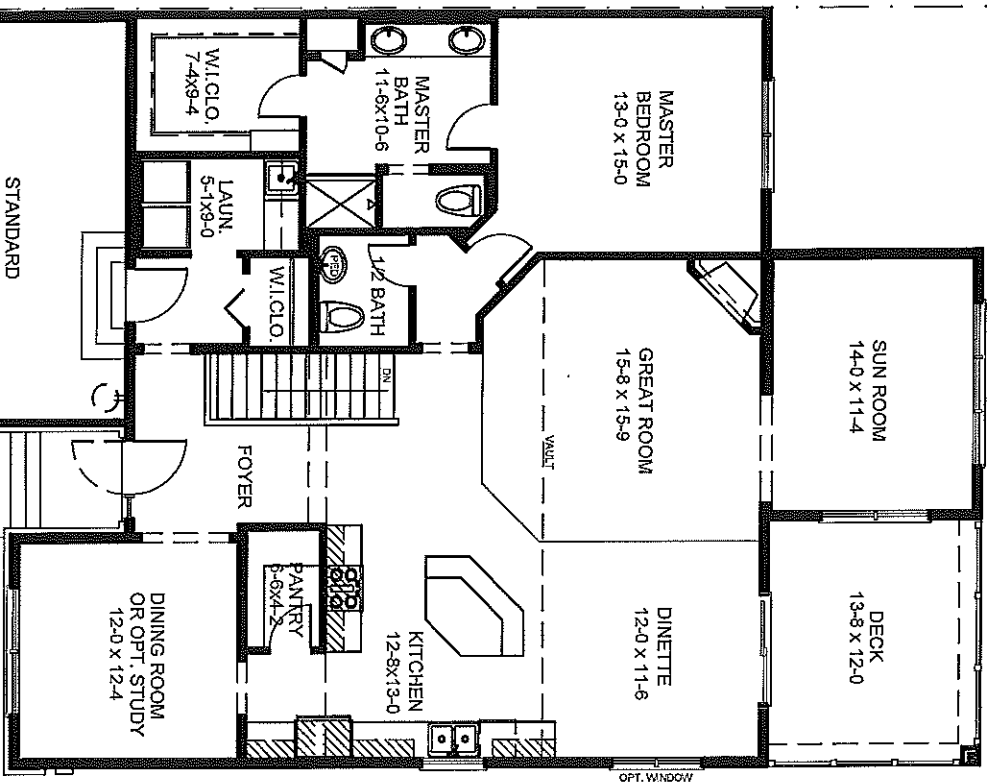

Optional
See-Thru
Fireplace

Optional
Master Bath

Lower Level
Inside Walkout
1374 Sq. Ft. Opt. Finish

Main Level
Inside Walkout
1818 Sq. Ft.
180 Sq. Ft. Sun Room

All room sizes are approximate.
www.wooddalebuilders.com
MN #2926

Lakeside Development
The Player

Main Level
 Outside Walkout
 1618 Sq. Ft.
 180 Sq. Ft. Sun Room

Optional See-Thru Fireplace

Optional Master Bath

Lower Level
 Outside Walkout
 1374 Sq. Ft. Opt. Finish

All room sizes are approximate.
 www.wooddalebuilders.com
 MN #2926