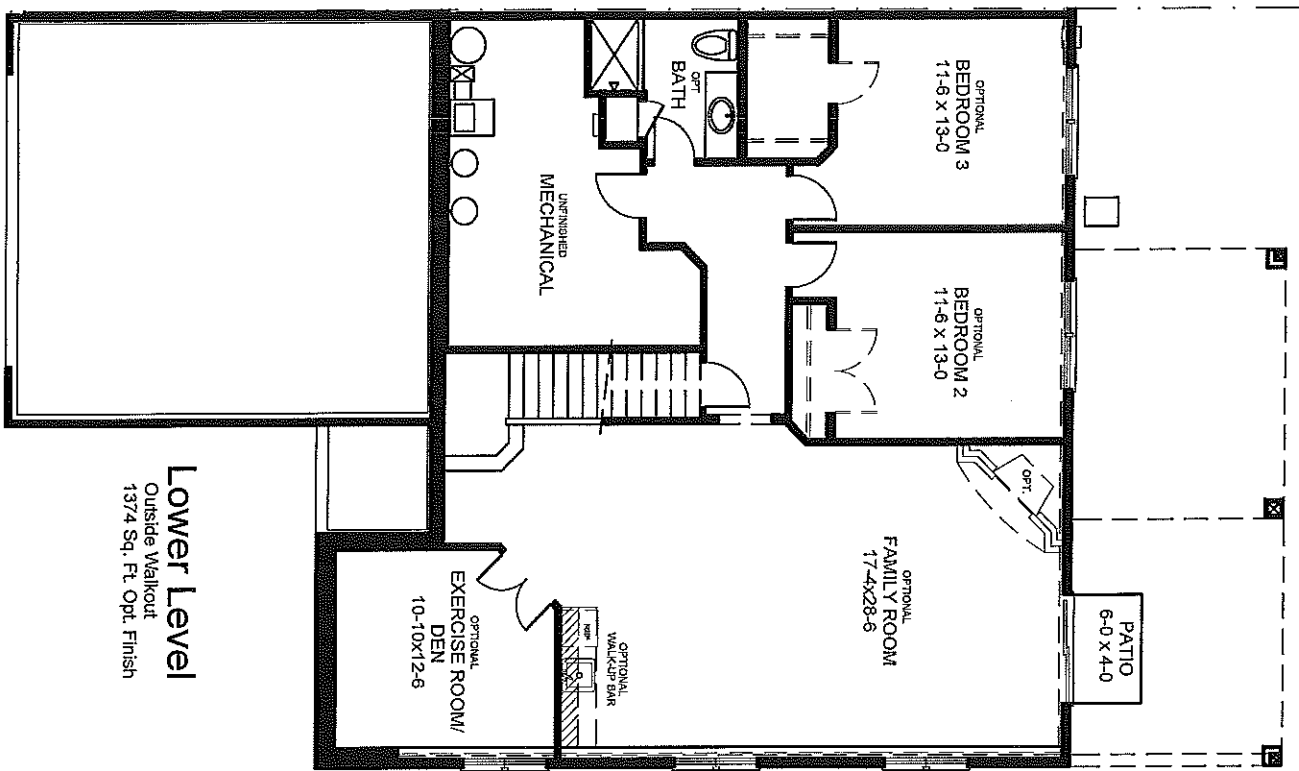

Optional
See-Thru
Fireplace

Optional
Master Bath

Lower Level
Inside Walkout
1374 Sq. Ft. Opt. Finish

Main Level
Inside Walkout
1818 Sq. Ft.
180 Sq. Ft. Sun Room

All room sizes are approximate.
www.wooddalebuilders.com
MN #2926

Lakeside Development
The Player

Main Level
 Outside Walkout
 1618 Sq. Ft.
 180 Sq. Ft. Sun Room

Optional See-Thru Fireplace

Optional Master Bath

Lower Level
 Outside Walkout
 1374 Sq. Ft. Opt. Finish

All room sizes are approximate.
 www.wooddalebuilders.com
 MN #2926