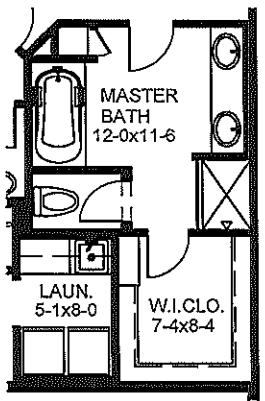

Optional
See-Thru
Fireplace

Optional
Master Bath

Lower Level
Inside Walkout
1374 Sq. Ft. Opt. Finish

Main Level
Inside Walkout
1818 Sq. Ft.
180 Sq. Ft. Sun Room

All room sizes are approximate.
www.wooddalebuilders.com
MN #2926

Lakeside Development
The Player

Main Level
 Outside Walkout
 1618 Sq. Ft.
 180 Sq. Ft. Sun Room

Optional See-Thru Fireplace

Optional Master Bath

Lower Level
 Outside Walkout
 1374 Sq. Ft. Opt. Finish

All room sizes are approximate.
 www.wooddalebuilders.com
 MN #2926