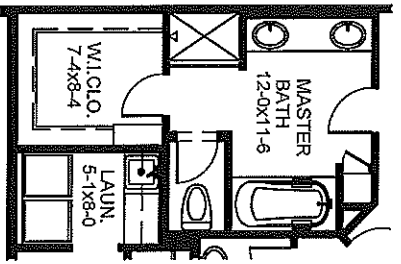

Optional
See-Thru
Fireplace

Optional
Master Bath

Lower Level
Inside Walkout
1374 Sq. Ft. Opt. Finish

Main Level
Inside Walkout
1818 Sq. Ft.
180 Sq. Ft. Sun Room

All room sizes are approximate.
www.wooddalebuilders.com
MN #2926

Lakeside Development
The Player

Main Level
 Outside Walkout
 1618 Sq. Ft.
 180 Sq. Ft. Sun Room

Optional See-Thru Fireplace

Optional Master Bath

Lower Level
 Outside Walkout
 1374 Sq. Ft. Opt. Finish

All room sizes are approximate.
 www.wooddalebuilders.com
 MN #2926