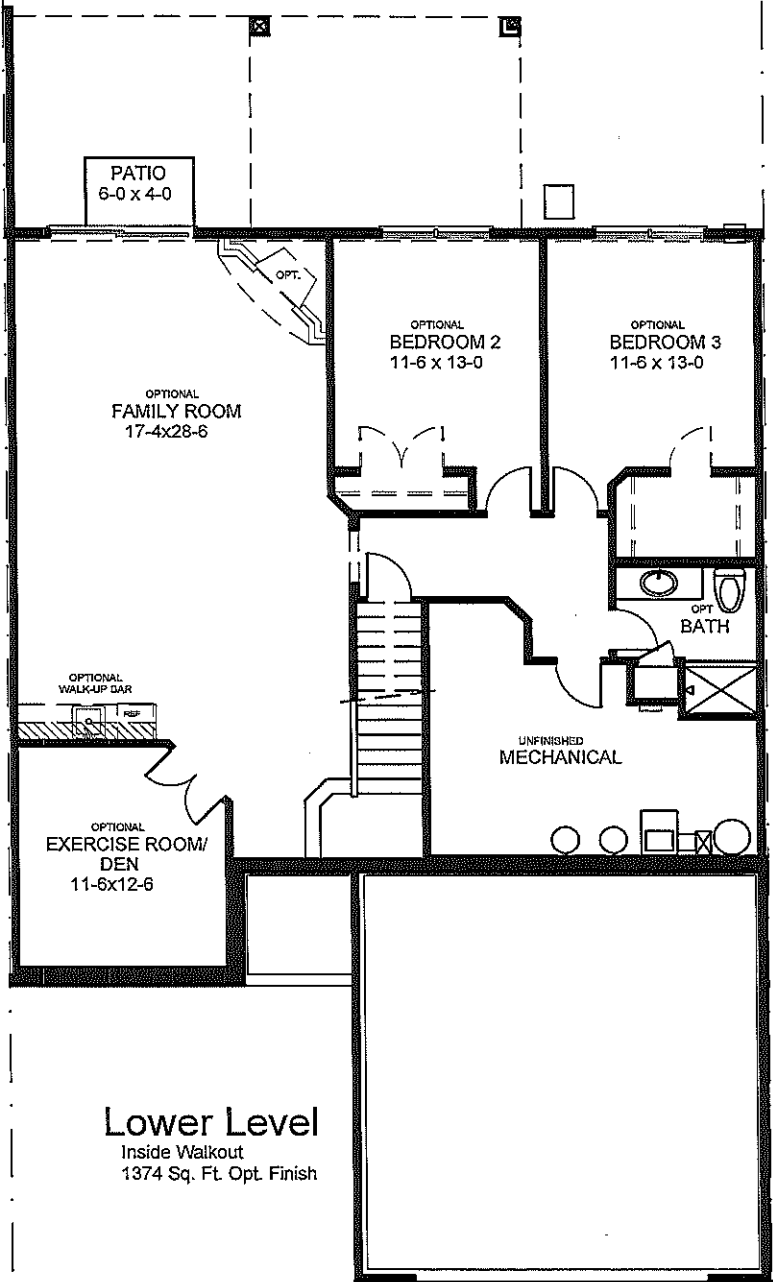

Optional
See-Thru
Fireplace

Optional
Master Bath

Lower Level
Inside Walkout
1374 Sq. Ft. Opt. Finish

Main Level
Inside Walkout
1818 Sq. Ft.
180 Sq. Ft. Sun Room

All room sizes are approximate.
www.wooddalebuilders.com
MN #2926

Lakeside Development
The Player

Main Level
 Outside Walkout
 1618 Sq. Ft.
 180 Sq. Ft. Sun Room

Optional See-Thru Fireplace

Optional Master Bath

Lower Level
 Outside Walkout
 1374 Sq. Ft. Opt. Finish

All room sizes are approximate.
 www.wooddalebuilders.com
 MN #2926