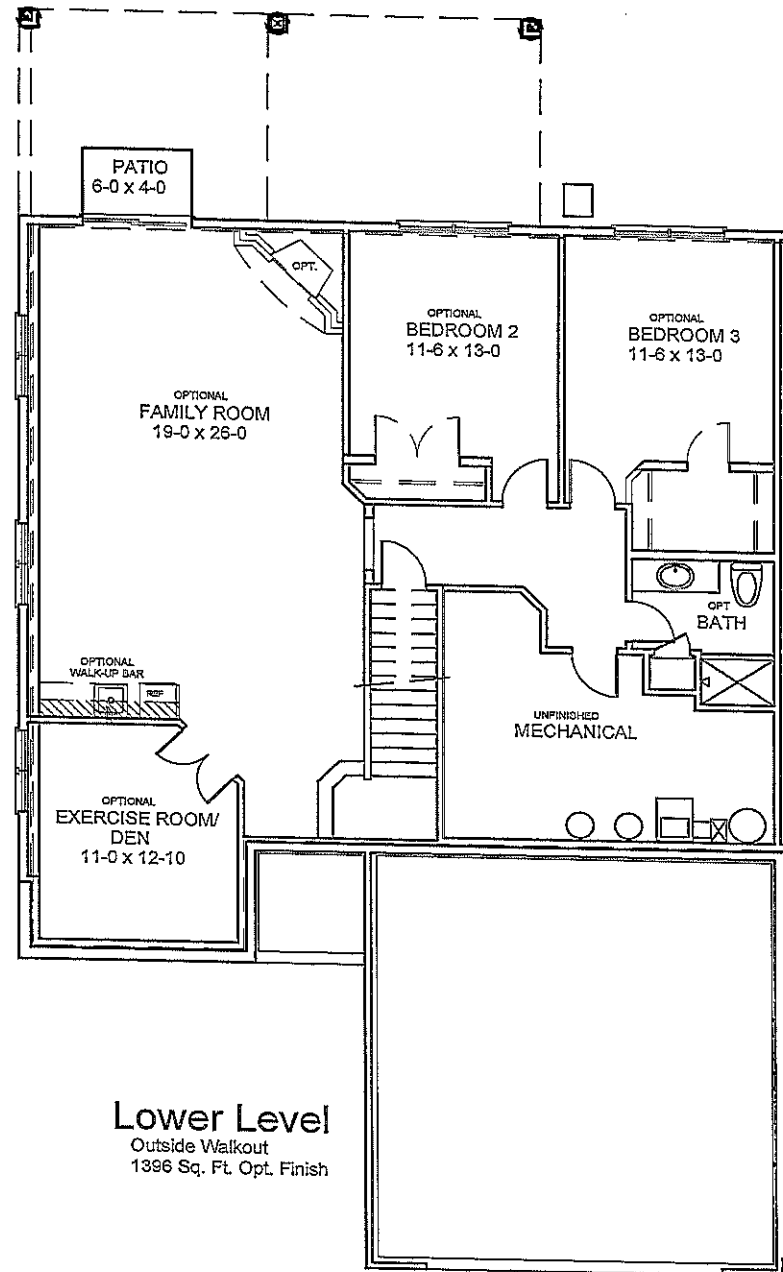

Main Level
 Outside Walkout
 1618 Sq. Ft.
 180 Sq. Ft. Opt. Sun Room

Lower Level
 Outside Walkout
 1396 Sq. Ft. Opt. Finish

The Player