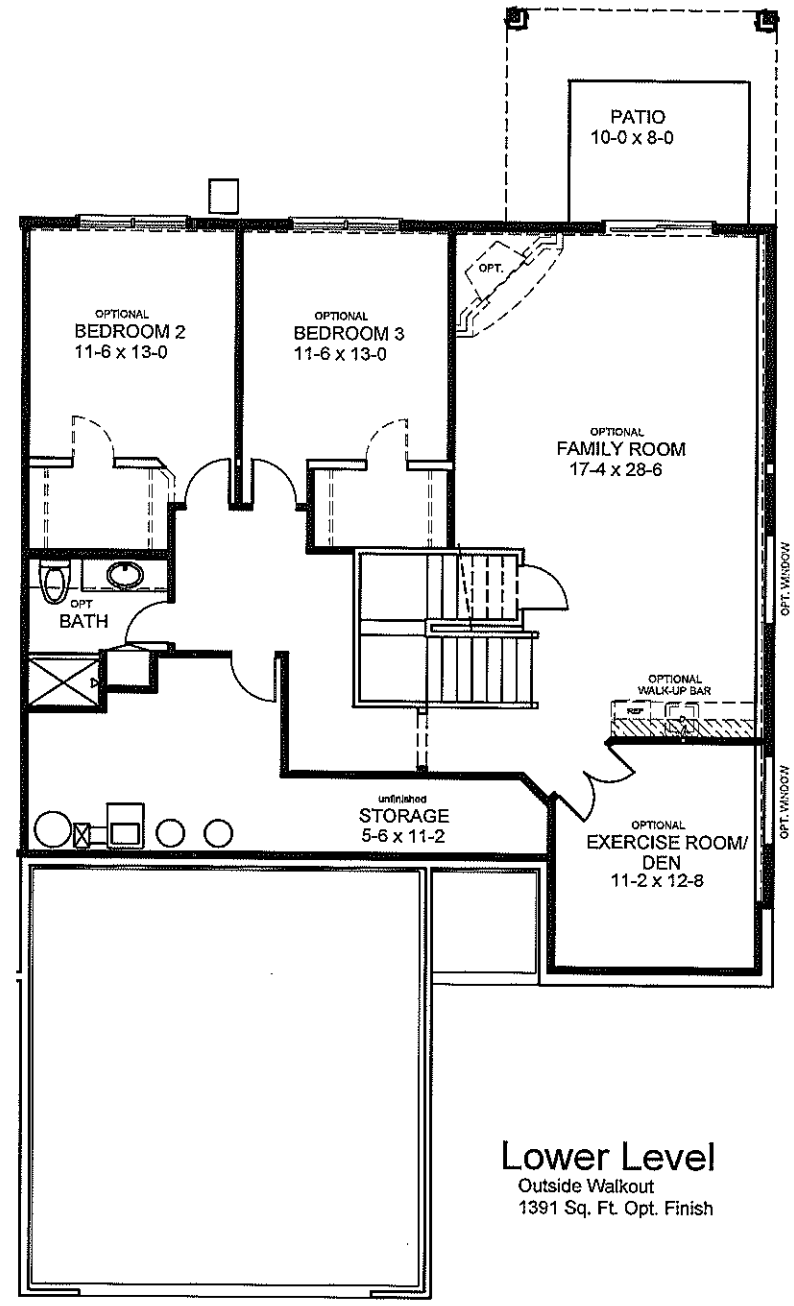

Main Level
 Outside Walkout
 1633 Sq. Ft.
 180 Sq. Ft. Opt. Sun Room

Lower Level
 Outside Walkout
 1391 Sq. Ft. Opt. Finish

The Bluffs @ Sans Pierre

The Nicklaus