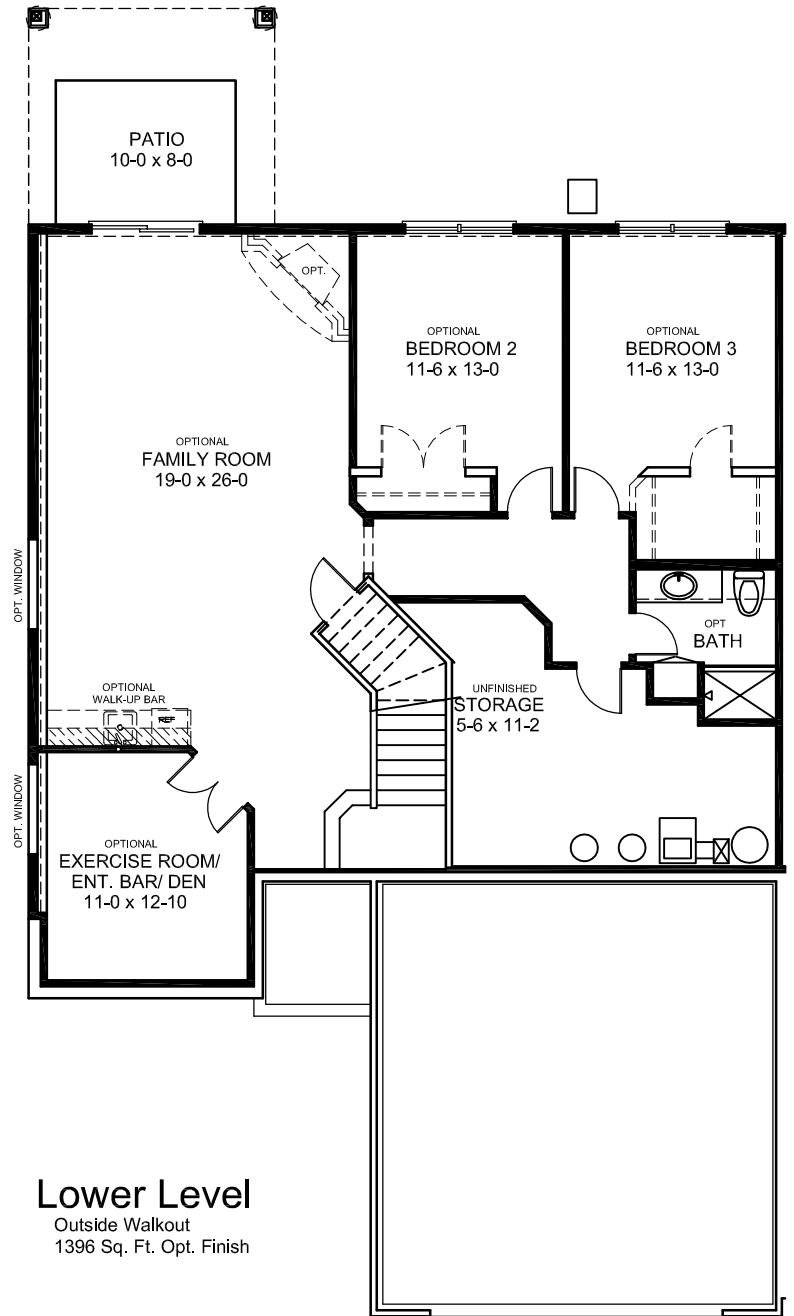

Main Level

Outside Walkout
1633 Sq. Ft.
180 Sq. Ft. Opt. Sun Room

Lower Level

Outside Walkout
1396 Sq. Ft. Opt. Finish

The Bluffs on Sans Pierre Liberty III (1 Bedroom - A)

Main Level
 Outside Walkout
 1633 Sq. Ft.
 180 Sq. Ft. Opt. Sun Room

Lower Level
 Outside Walkout
 1391 Sq. Ft. Opt. Finish

The Bluffs @ Sans Pierre Liberty III (2 Bedroom - B)