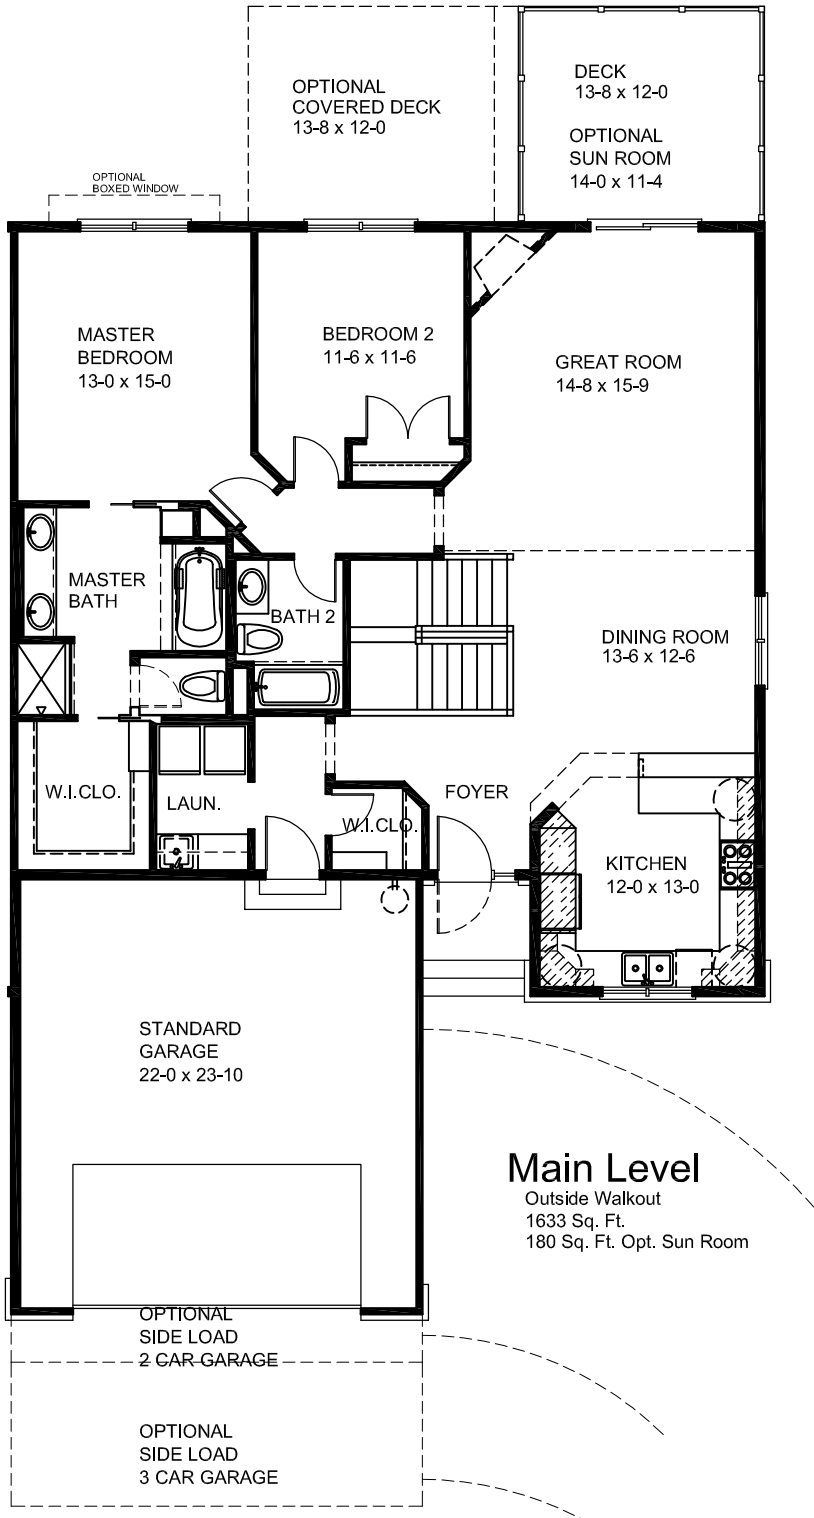

Main Level

Outside Walkout
1633 Sq. Ft.
180 Sq. Ft. Opt. Sun Room

Lower Level

Outside Walkout
1396 Sq. Ft. Opt. Finish

The Bluffs on Sans Pierre Liberty III (1 Bedroom - A)

Main Level
 Outside Walkout
 1633 Sq. Ft.
 180 Sq. Ft. Opt. Sun Room

Lower Level
 Outside Walkout
 1391 Sq. Ft. Opt. Finish

The Bluffs @ Sans Pierre Liberty III (2 Bedroom - B)