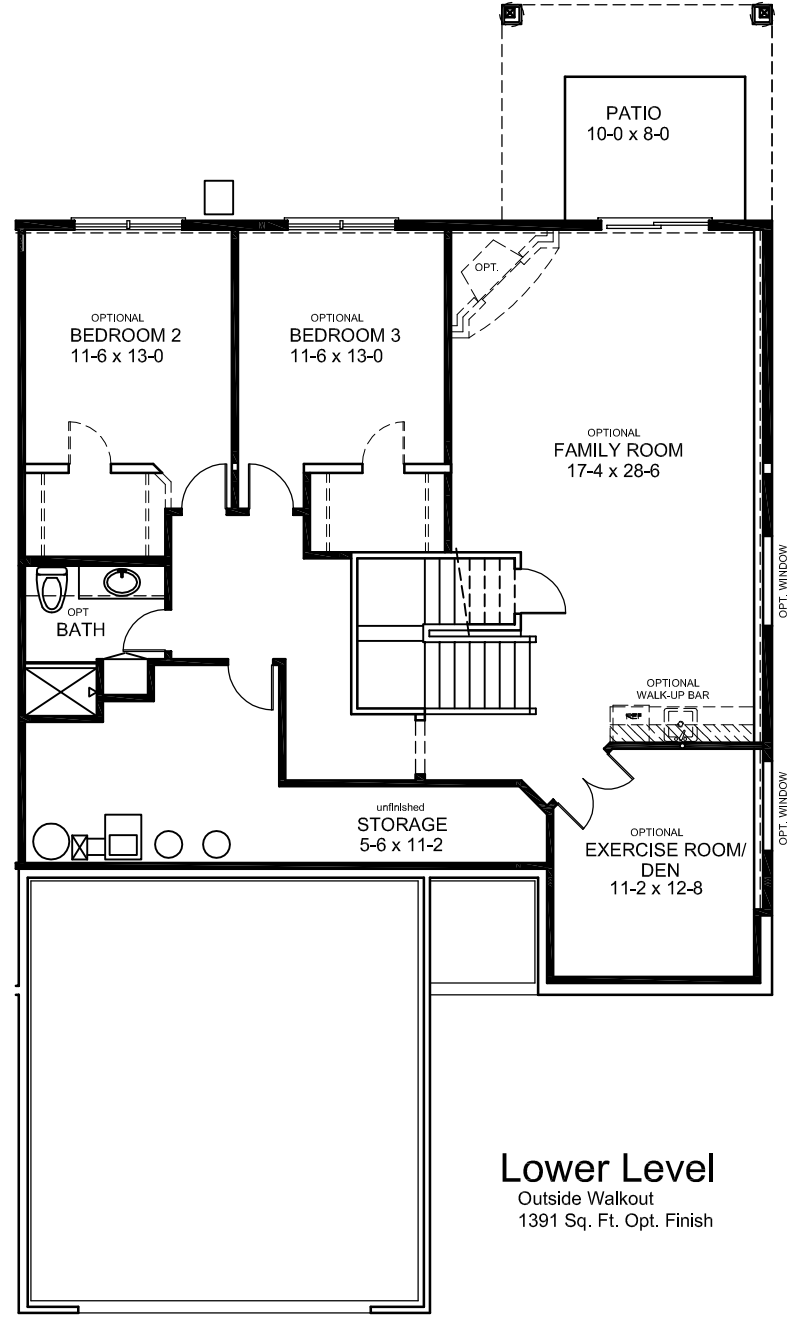

Main Level

Outside Walkout
1633 Sq. Ft.
180 Sq. Ft. Opt. Sun Room

Lower Level

Outside Walkout
1396 Sq. Ft. Opt. Finish

The Bluffs on Sans Pierre Liberty III (1 Bedroom - A)

Main Level
 Outside Walkout
 1633 Sq. Ft.
 180 Sq. Ft. Opt. Sun Room

Lower Level
 Outside Walkout
 1391 Sq. Ft. Opt. Finish

The Bluffs @ Sans Pierre Liberty III (2 Bedroom - B)