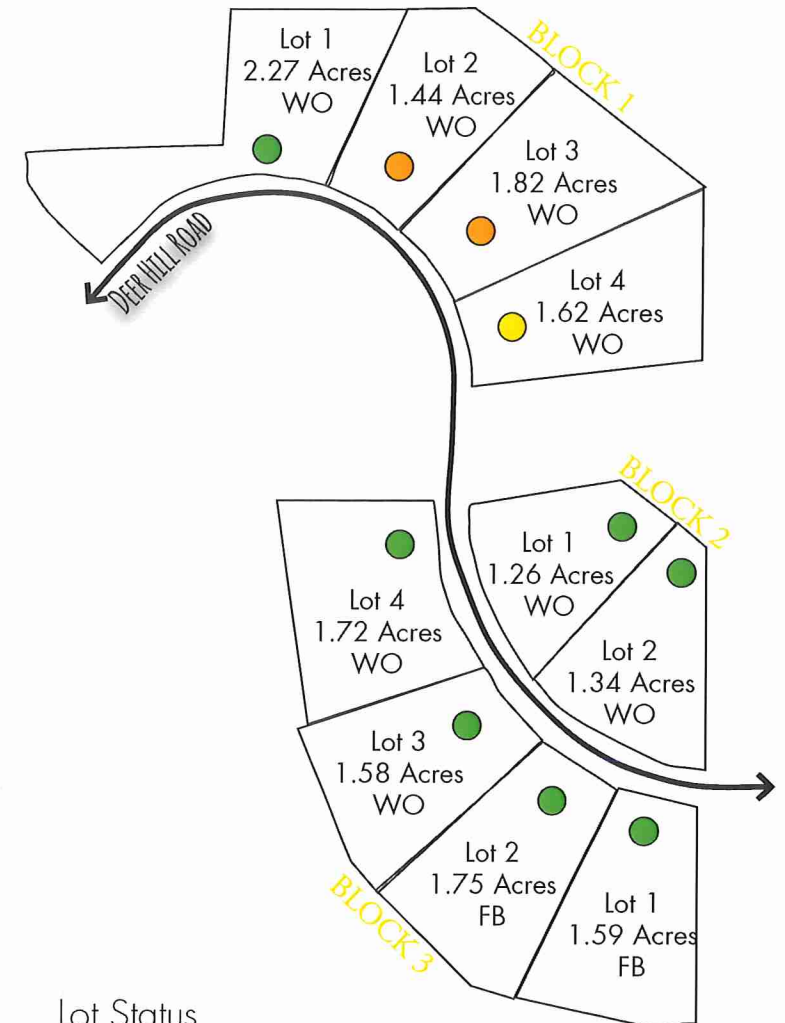

THEY SAY TO HEAD WEST TO THE LAND OF OPPORTUNITY.

Deerhill Preserve Area Characteristics

- 25 Minutes to DT Minneapolis
- 8 Minutes to Wayzata
- Walkable to Orono School Campus (K-12)
- Adjacent to Baker Park Reserve - 2,700 Acres of Open Space, Natural Resources and Recreation
- Easy access to Lake Minnetonka & Long Lake
- Connected to miles of recreational and horse trails

PHASE I: COMING SPRING 2016

Lot Status

- Available
- Reserved
- Model