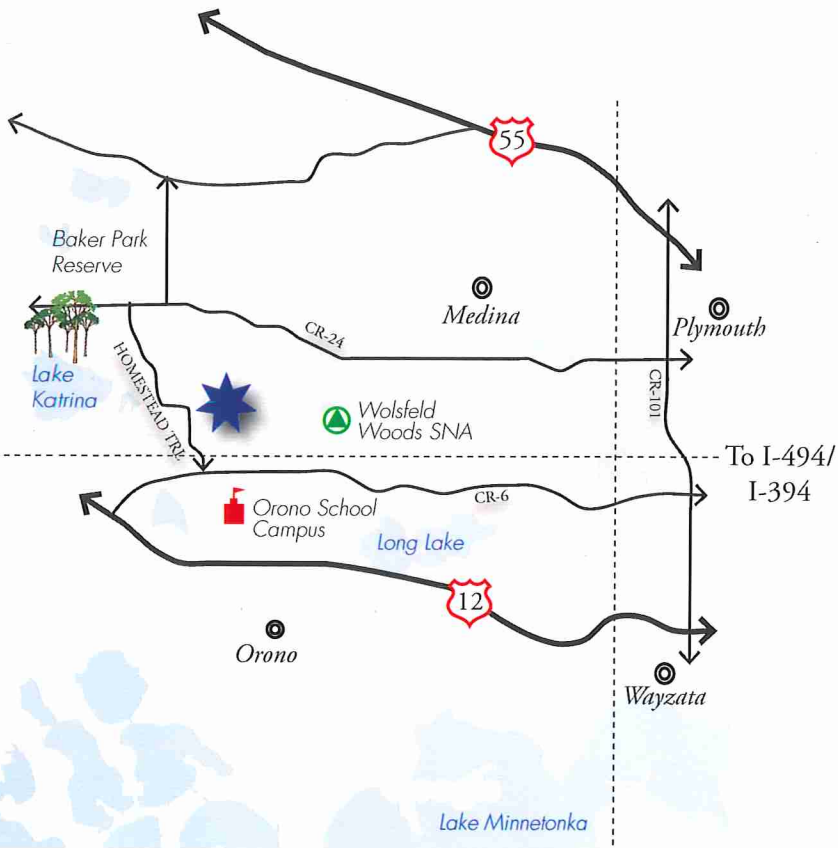

THEY SAY TO HEAD WEST TO THE LAND OF OPPORTUNITY.

Deerhill Preserve Area Characteristics

- 25 Minutes to DT Minneapolis
- 8 Minutes to Wayzata
- Walkable to Orono School Campus (K-12)
- Adjacent to Baker Park Reserve - 2,700 Acres of Open Space, Natural Resources and Recreation
- Easy access to Lake Minnetonka & Long Lake
- Connected to miles of recreational and horse trails

PHASE I: COMING SPRING 2016

Lot Status

- Available
- Reserved
- Model